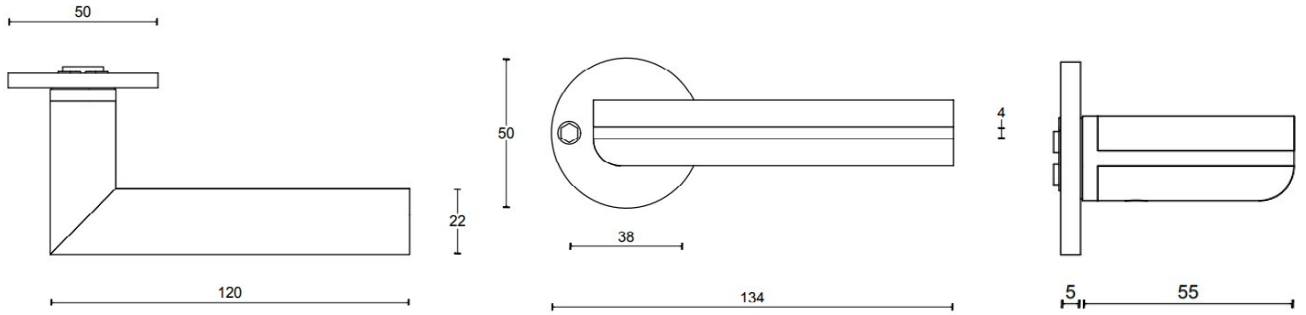

PBL22/50

PBL23/50

PBWC23

PBY50