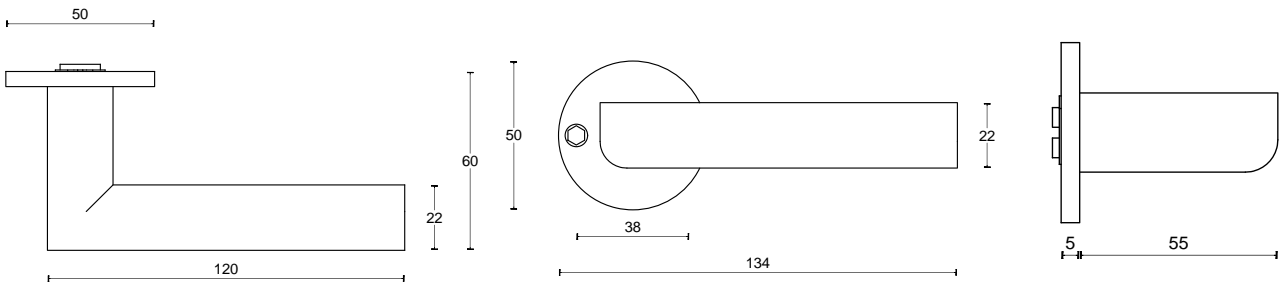

PBL22/50

PBL23/50

PBWC23

PBY50