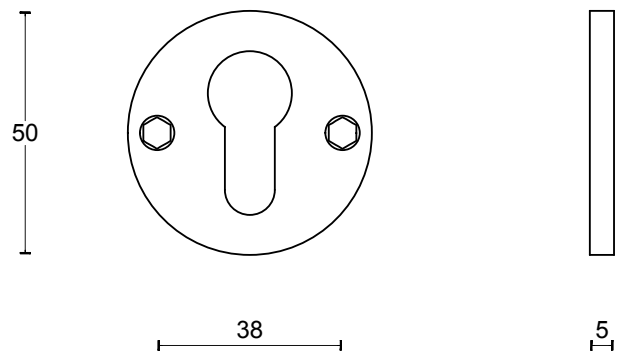

## FORMANI | Piet Boon

Satin Stainless Steel

SHOWN ABOVE: PBL23/50 - Satin Stainless Steel

	Lever Handle	Code
	<b>PBL23/50</b> 22 x 22mm lever, 120mm long sprung on a rose	2701D024INXX0
(With wood combination) > Oakwood > Oakwood Black	<b>PBL22/50</b> 22 x 22mm lever, 120mm long sprung on a rose	2701D021INEN0 2701D021INEZ0
	Privacy	
	<b>PBWC23</b> Privacy Turnsnib Set	2701T003INXXU
	Escutcheons	
	<b>PBY50</b> Key Escutcheons	2701T003INXXU

Combination Finishes

Oakwood   NENO		Oakwood Black   NEZO	
2701D021INENO		2701D021INEZ0	

**PBL22/50**

**PBL23/50**

**PBWC23**

**PBY50**

Two Tease offers a range of lock options for handles.  
Click on the boxes to see more information.