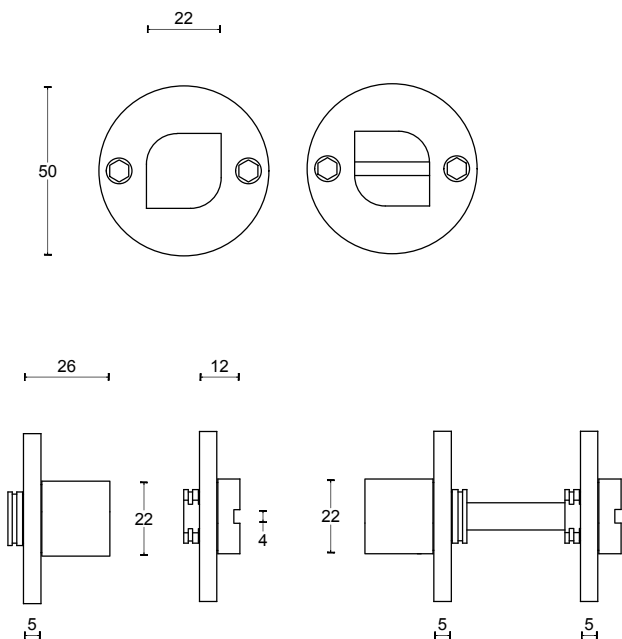

PBL22/50

PBL23/50

PBWC23

PBY50