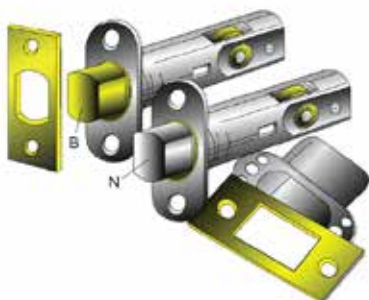

## FORMANI | Piet Boon

PBT15/50 Shown Above - Satin Stainless Steel (IN)

Lock with 60mm backset recommended with ONE 'T' Lever Handle. See pg.8 for lock/latch options.

	Lever Handle	Codes
<b>PBT15/50</b>	Ø 15mm lever, 100mm long sprung on a rose	2701D001INXX0
<b>PBT15XL/50</b>	Ø 15mm Lever, 115mm long sprung on a round rose	2701D011INXX0
<b>PBT20/50</b>	Ø 20mm lever, 100mm long sprung on a rose	2701D003INXX0
<b>PBT20XL/50</b>	Ø 20mm Lever, 125mm long sprung on a round rose	2701D013INXX0
	<b>Privacy</b>	
<b>PBWC50</b>	Round Turn and release privacy set including 5/6/7/8mm pin.	2701T001IN
	<b>Escutcheons</b>	
<b>PBY50</b>	Key Escutcheons	2701Y001INXX0
	<b>Doorstop</b>	
<b>PB75</b>	Ø 25mm wall mounted doorstop	2701Z042INXX0

**Model: LT843**

Models L T843 Tubular Latch has a unique design - requiring only 28 degrees, both clockwise and counter-clockwise rotations on either side to retract the Bolt.

The forged solid brass Bolt is reversible to facilitate door handing; supplied with satin brass "B" or satin nickel "N" finishes.

retracting 28° both  
lockwise &  
counterclockwise

**HUB SIZE:** 8.0mm<sup>2</sup> | 7.3mm Diamond

**FINISHES:** 10B Oil Rubbed Bronze  
15 Satin Nickel  
3 Bright Brass

Universal Hub 8mm on square & 7.3mm on diamond

BOLTS

Stock No.	Backset	Function
LT783MB-10B	60mm	Passage
LT783MB-15	60mm	Passage
LT783MB-3	60mm	Passage

**LT-RS150**  
Power pack is recommended when a pair of heavy Lever is applied

**Models: LT783**

**MATCHING PRIVACY BOLTS**