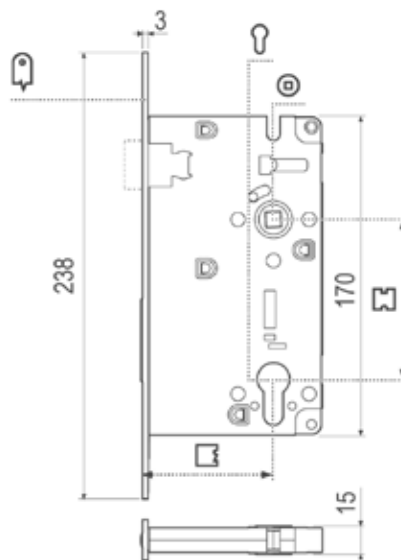

SICUREZZA XT

Backset

Euro Cylinder 60mm B80851.60.XX

Euro Cylinder 60mm B80861.60.34

AGB FINISHES

- Enameled Brass | 03
- Nickel Plate | 06
- Antique Brass | 12
- Satin Nickel | 13
- Matt Chrome | 34
- Matt White | FM
- Matt Black | 93
- Matt Brass | 23