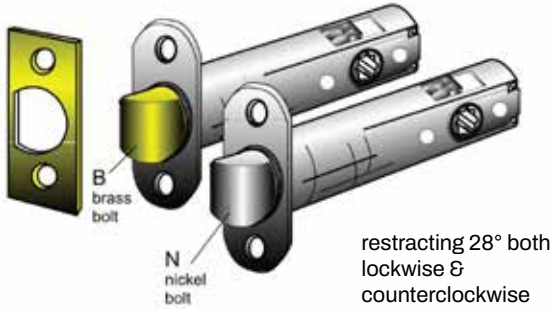

Model: LT843

Models L T843 Tubular Latch has a unique design - requiring only 28 degrees, both clockwise and counter-clockwise rotations on either side to retract the Bolt.

The forged solid brass Bolt is reversible to facilitate door handing; supplied with satin brass "B" or satin nickel "N" finishes.

The housing features with a pair of 38mm center to center holes, allowing trim / rosette through bolting mount horizontally. The 28 degree short retracting Latches are assembled with Knob strength only. Power Pack (L T-RS150) or a similar assist spring cage on each side is recommended for Lever application if the lever is of heavy construction/weight.

retracting 28° both
lockwise &
counterclockwise