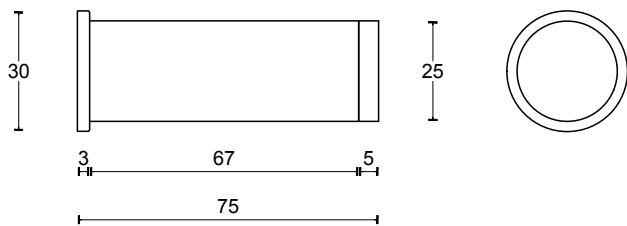

PBT20XL/50

PB75

PBY50

PBWC50