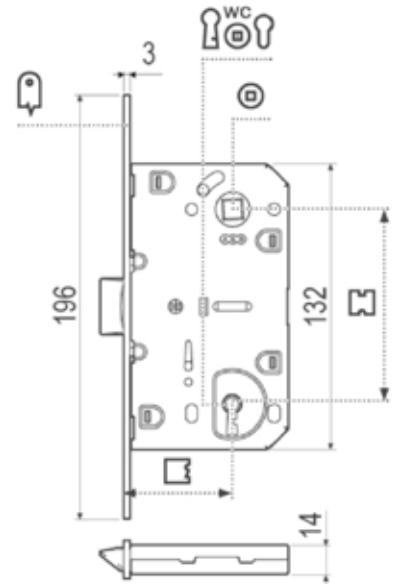

MEDIANA EVOLUTION

Backset

Euro Cylinder 60mm B06103.60.XX

Euro Cylinder 60mm B01109.60.01

Euro Cylinder 60mm B01103.60.XX

Passage / Bathroom 60mm B06102.60.XX

Passage / Bathroom 60mm B01108.60.01

Passage / Bathroom 60mm B01102.60.XX