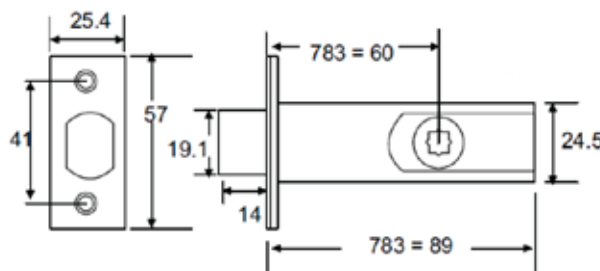

Models: LT783

MATCHING PRIVACY BOLTS

Star hub 5mm on square and diamond

FINISHES:
Oil Rubbed Bronze 10B
Satin Nickel 15
Bright Brass 3