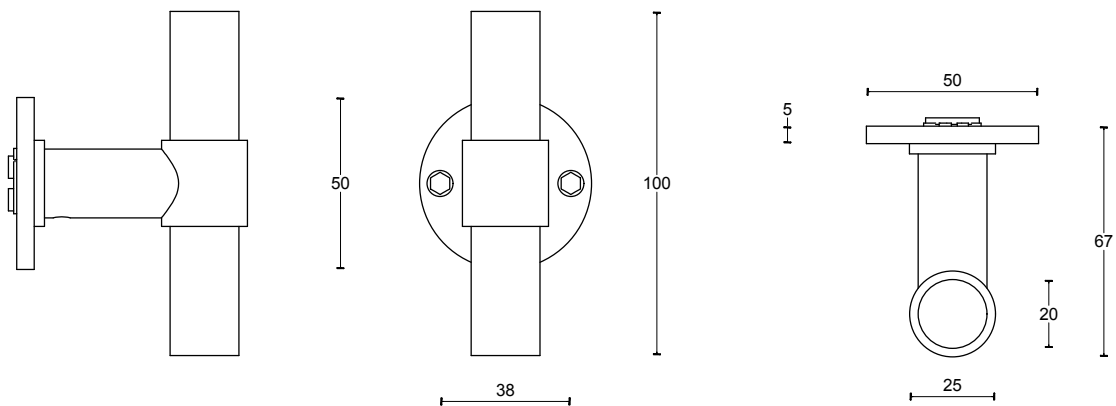

PBT15/50

PBT15XL/50

PBT20/50