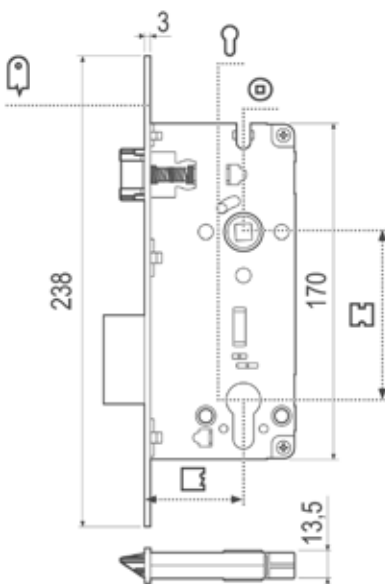

SICUREZZA 2.0

Backset