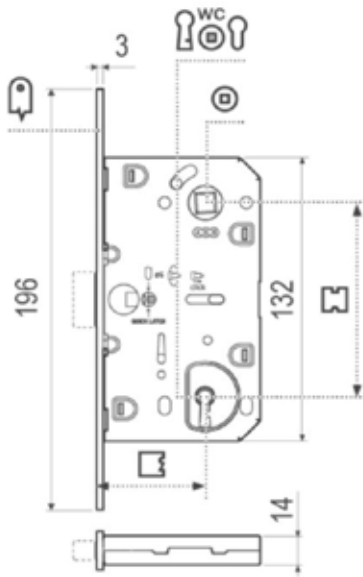

POLARIS 2XT

Backset