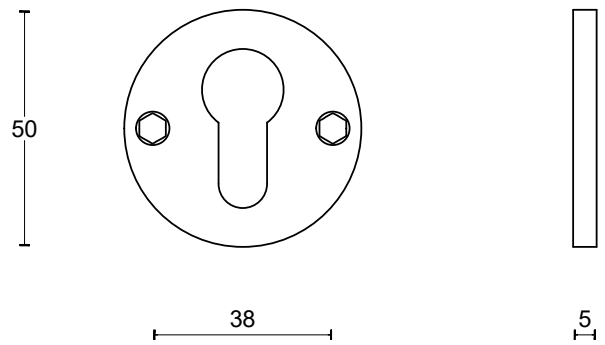

PBT20XL/50

PB75

PBY50

PBWC50