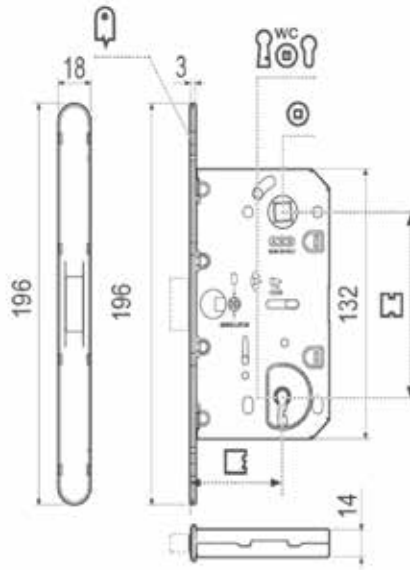

REVOLUTION XT

Backset