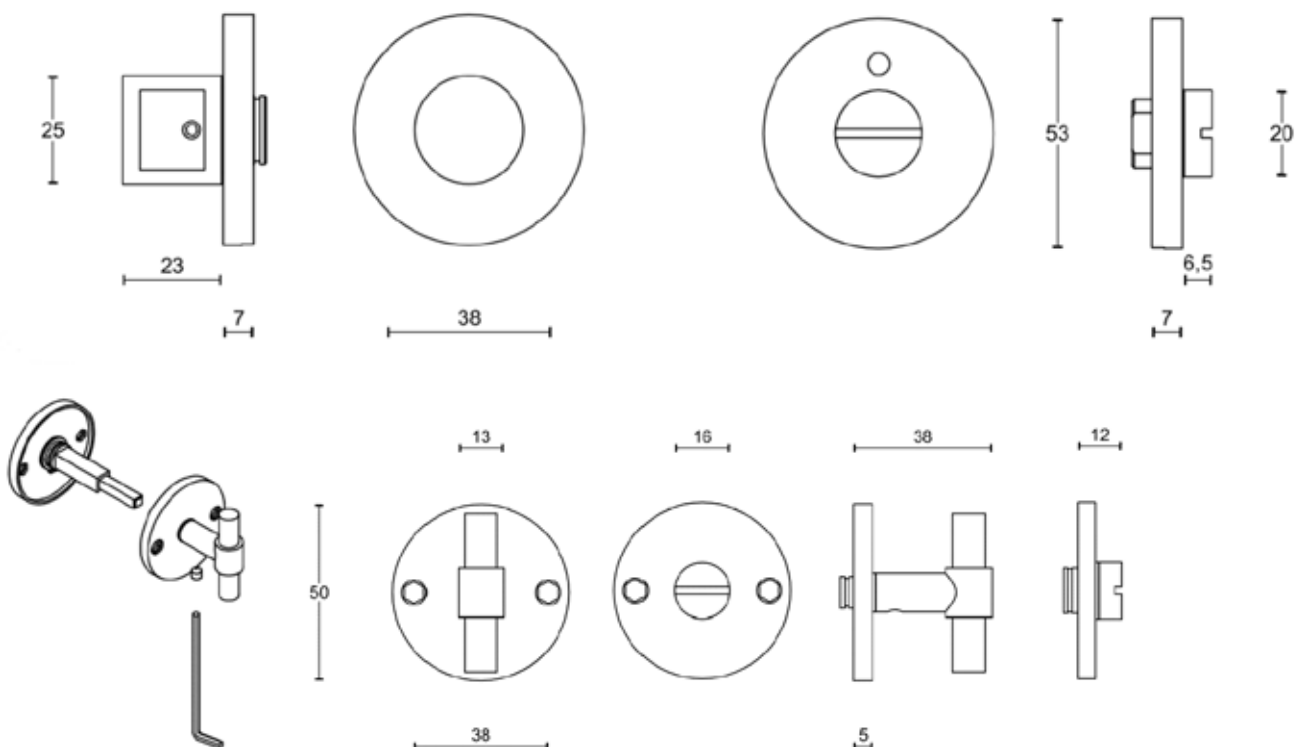

PBT20XL/50

PB75

PBY50

PBWC50