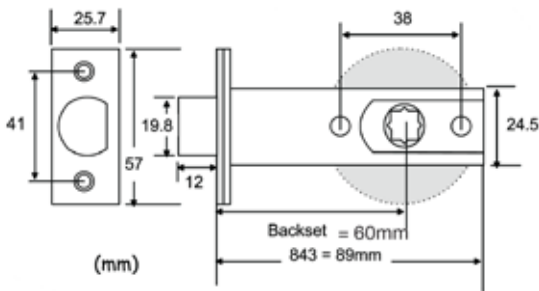

**Model: LT843**

Models L T843 Tubular Latch has a unique design - requiring only 28 degrees, both clockwise and counter-clockwise rotations on either side to retract the Bolt.

The forged solid brass Bolt is reversible to facilitate door handing; supplied with satin brass "B" or satin nickel "N" finishes.

retracting 28° both  
lockwise &  
counterclockwise

**HUB SIZE:** 8.0mm<sup>2</sup> | 7.3mm Diamond

**FINISHES:** 10B Oil Rubbed Bronze  
15 Satin Nickel  
3 Bright Brass

Universal Hub 8mm on square & 7.3mm on diamond