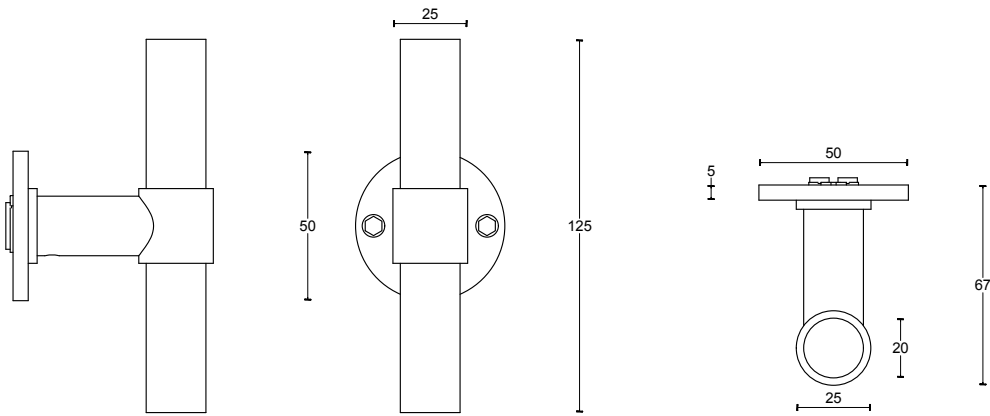

PBT20XL/50