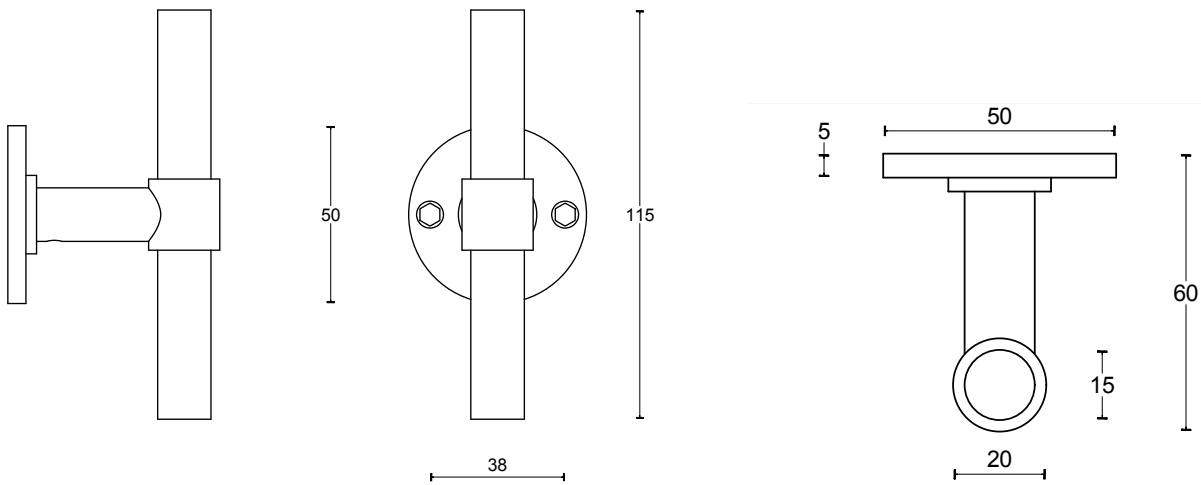

PBT15XL/50