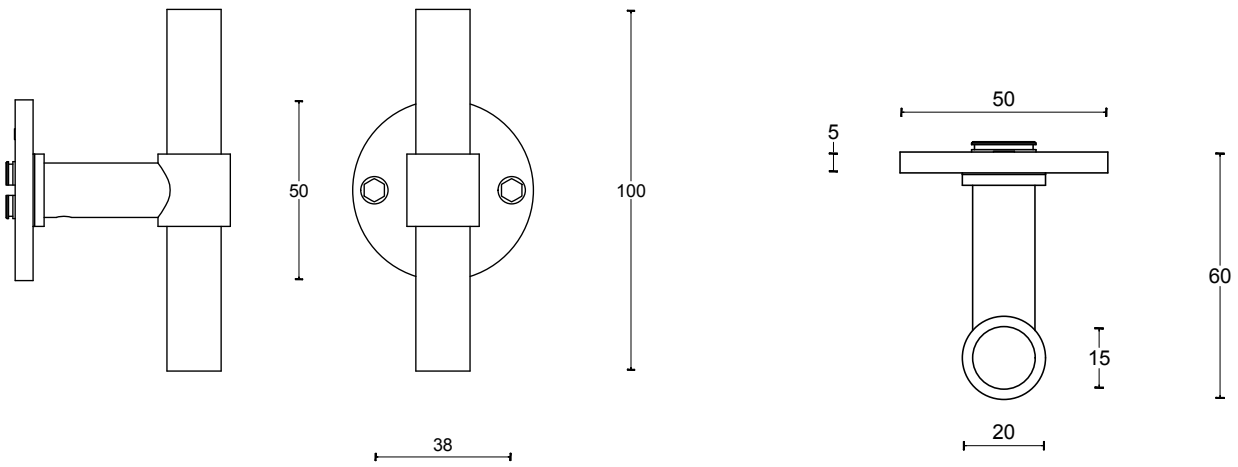

PBT15/50

PBT15XL/50

PBT20/50