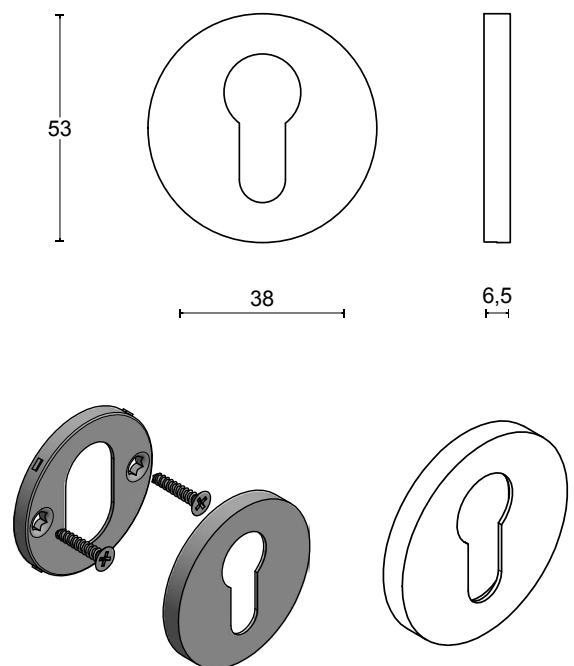

# ARC LEVER

FORMANI | Piet Boon

Shown Above: PBA100-G | Satin Stainless Steel (IN)

	Lever Handle	Code
<b>PBA100-G</b>	20 X 12mm lever, 115mm long sprung on a rose	3701D001INXXO
<b>PBA101-G</b>	25 X 15mm lever, 125mm long sprung on a rose	3701D022INXXO
	Privacy	
<b>PBAY53</b>	Key Escutcheons	3701Y001INXXO
	Escutcheons	
<b>PBAWC53</b>	Turn and release privacy	3701T001IZXXU

**PBA100-G**

**PBA101-G**

**PBAWC53**

**PBAY53**

Two Tease offers a range of lock options for handles.  
Click on the boxes to see more information.

---