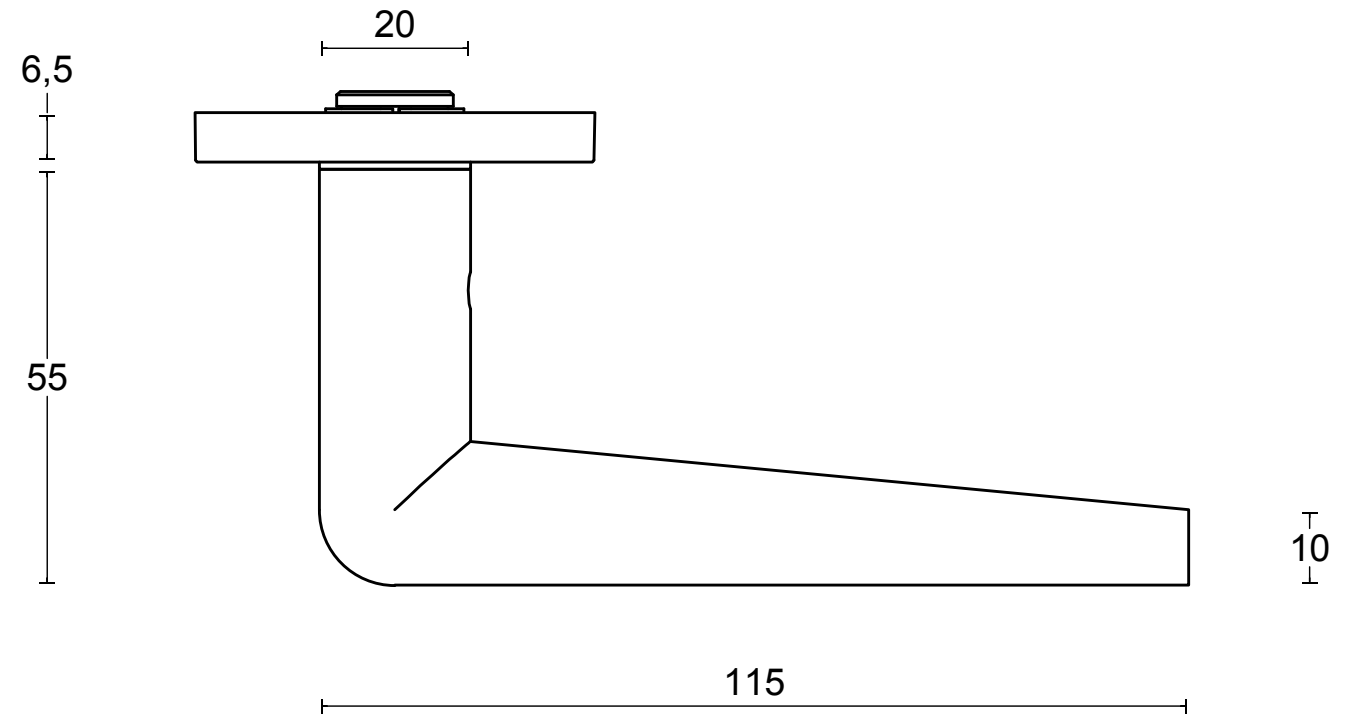

INC PBI100-G solid sprung lever handle on rose PVD satin black

Productgroup: lever handles
Collection: INC by PIET BOON
Designer: Piet Boon
Finish: PVD satin black
Unit: pair
Article code: 3601D001IZXX0

PBI100-G

lever handle
stainless steel

FORMANI®		Part number:	
		Description:	
Doc no.:	3601D001 PBI100G V01.dwg	PBI100-G	Format:
Drawn by:	Christian Brimbois		Creation date:
FORMANI HOLLAND B.V. EUROPALAAN 12 6199 AB MAASTRICHT-AIRPORT NL T +31 (0)43 308 90 00 INFO@FORMANI.COM FORMANI.COM			