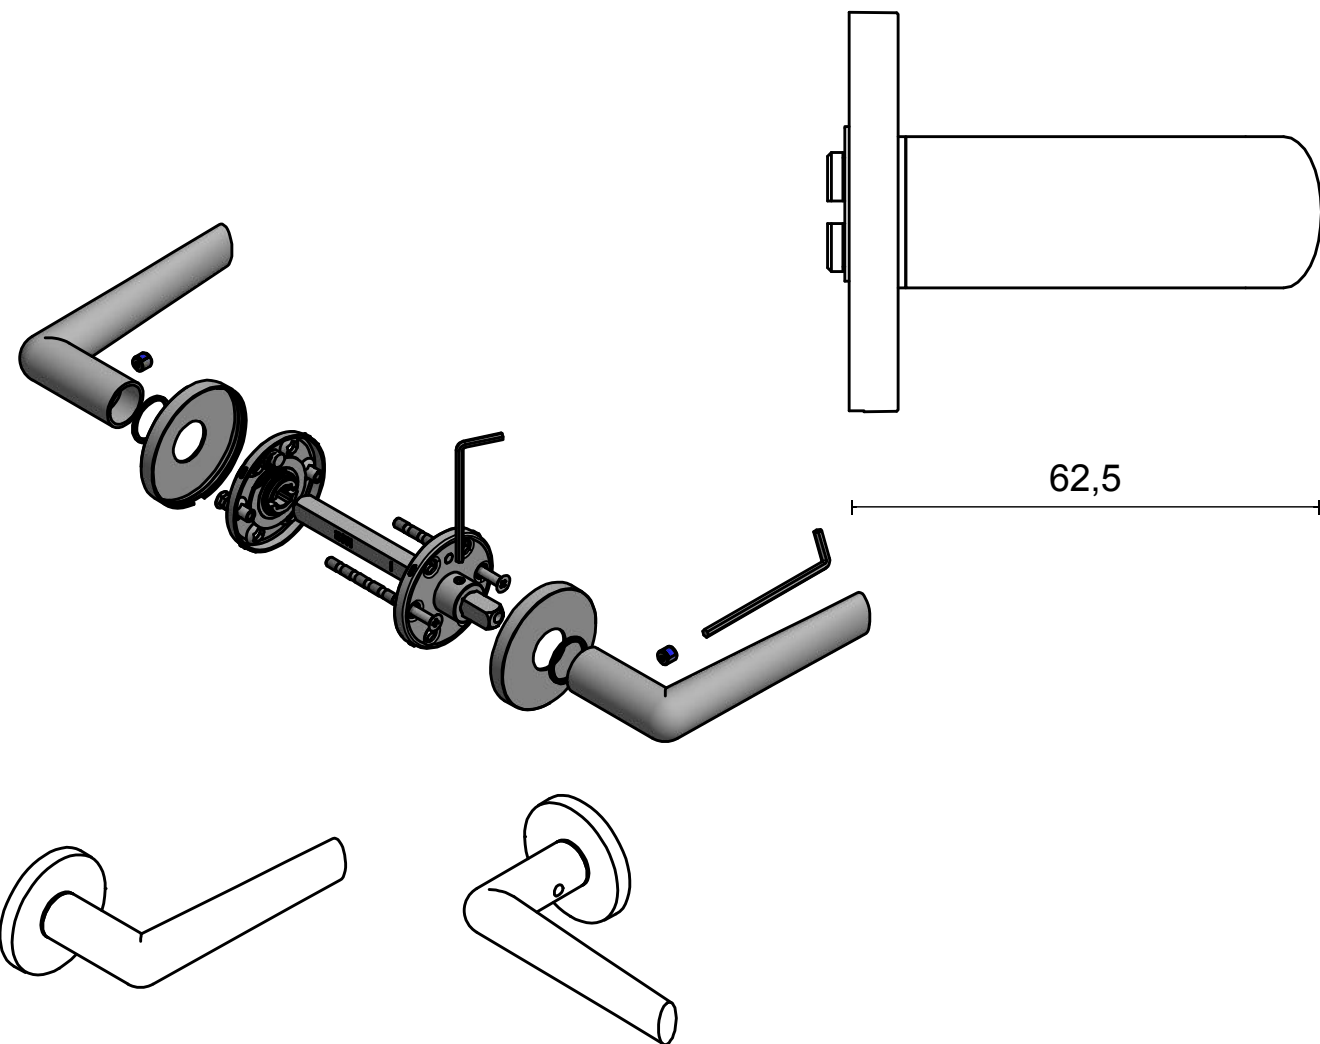

INC PBI100-G solid sprung lever handle on rose PVD satin black

Productgroup: lever handles
Collection: INC by PIET BOON
Designer: Piet Boon
Finish: PVD satin black
Unit: pair
Article code: 3601D001IZXX0

PBI100-G

lever handle
stainless steel

FORMANI®		Part number:	
		Description:	
Doc no.:	3601D001 PBI100G V01.dwg	PBI100-G	Format:
Drawn by:	Christian Brimbois		Creation date:
FORMANI HOLLAND B.V. EUROPALAAN 12 6199 AB MAASTRICHT-AIRPORT NL T +31 (0)43 308 90 00 INFO@FORMANI.COM FORMANI.COM			