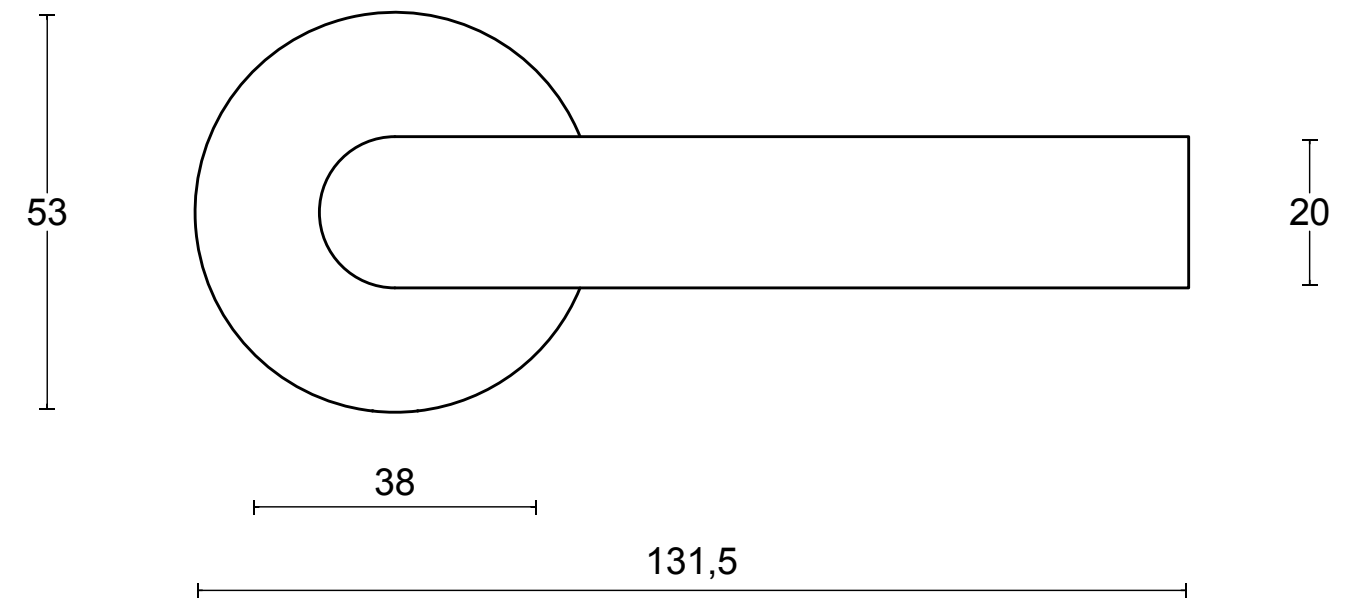

INC PBI100-G solid sprung lever handle on rose PVD satin black

Productgroup: lever handles
Collection: INC by PIET BOON
Designer: Piet Boon
Finish: PVD satin black
Unit: pair
Article code: 3601D001IZXX0

PBI100-G

lever handle
stainless steel

FORMANI®		Part number:	
		Description:	
Doc no.:	3601D001 PBI100G V01.dwg	PBI100-G	Format:
Drawn by:	Christian Brimbois		Creation date:
FORMANI HOLLAND B.V. EUROPALAAN 12 6199 AB MAASTRICHT-AIRPORT NL T +31 (0)43 308 90 00 INFO@FORMANI.COM FORMANI.COM			