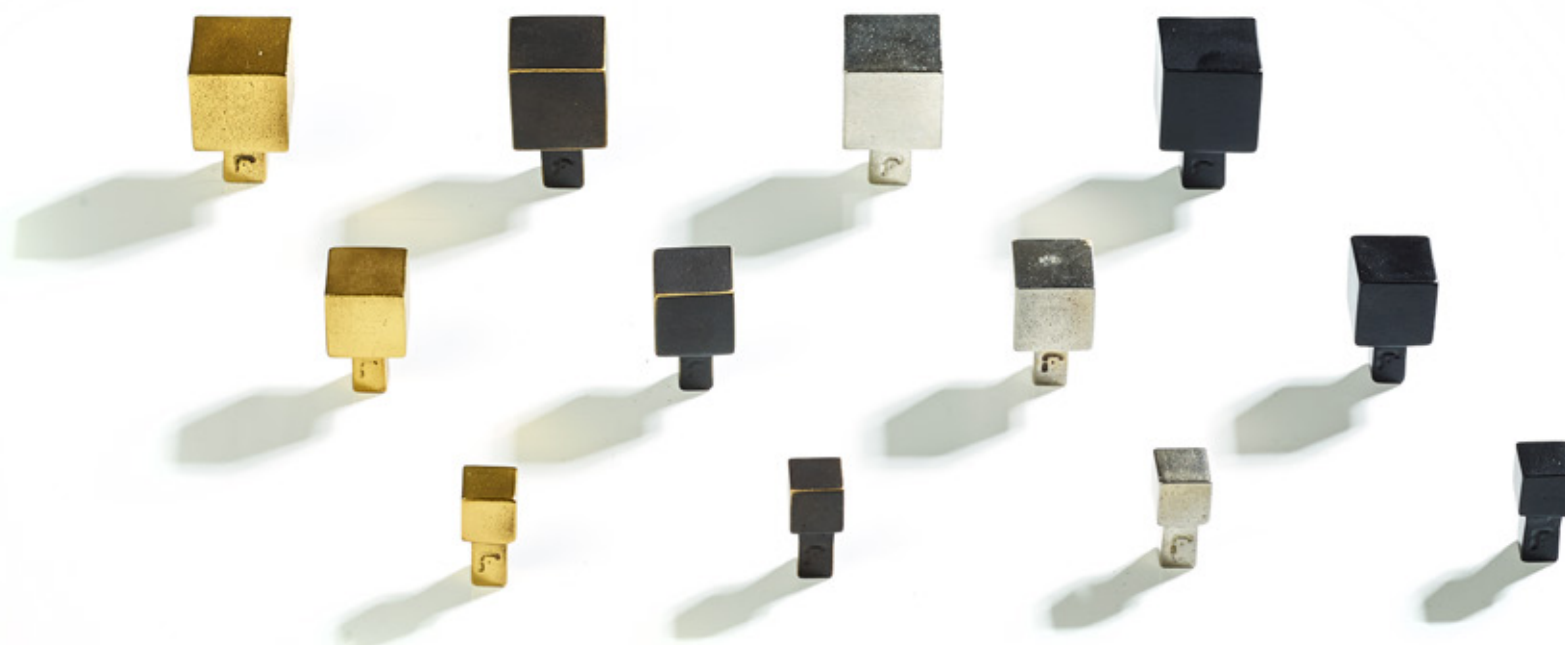

ONE

DOOR KNOBS

One | Jolie Design
Aged Gold
J-0670-GA

One | Jolie Design
Old Silver
J-0670-OS

One | Jolie Design
Aged Bronze
J-0670-AB

One | Jolie Design
Black
J-0670-BK

Solid brass, sand casting, handmade by artisans.

The collection consists of three sizes of cabinet knobs and one size of door knob. It has an industrial look that compliments the design of Essence.

Available in Aged Gold, Aged Bronze, Old Silver, Black.

ONE COLLECTION

ONE

CABINET HANDLES & KNOBS

One | Jolie Design
Aged Gold
J-0600-GA
L 12 H 25 W 12 mm

One | Jolie Design
Aged Gold
J-0601-GA
L 18 H 31 W 18 mm

One | Jolie Design
Aged Gold
J-0603-GA
L 23 H 37 W 23 mm