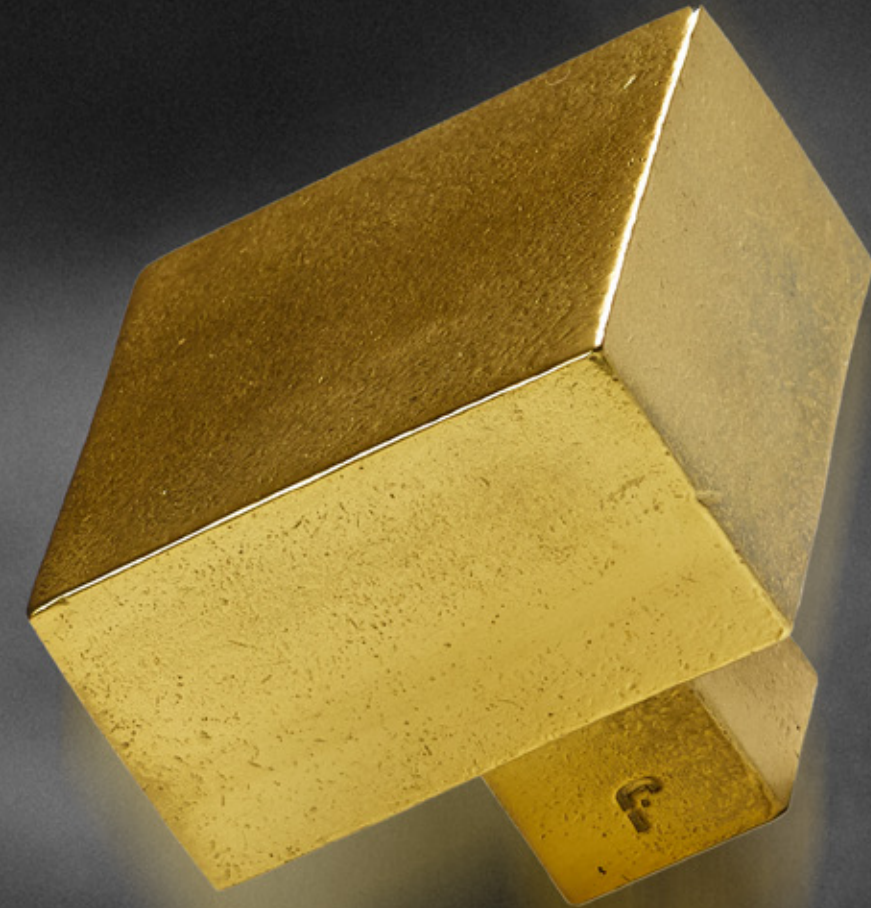

ONE

DOOR KNOBS

One | Jolie Design
Aged Gold
J-0670-GA

One | Jolie Design
Old Silver
J-0670-OS

One | Jolie Design
Aged Bronze
J-0670-AB

One | Jolie Design
Black
J-0670-BK

Solid brass, sand casting, handmade by artisans.

The collection consists of three sizes of cabinet knobs and one size of door knob. It has an industrial look that compliments the design of Essence.

Available in Aged Gold, Aged Bronze, Old Silver, Black.