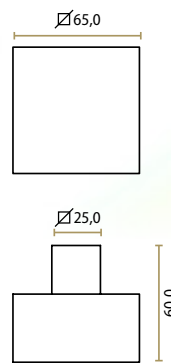

ONE

DOOR KNOBS

One | Jolie Design
Aged Gold
J-0670-GA

One | Jolie Design
Old Silver
J-0670-OS