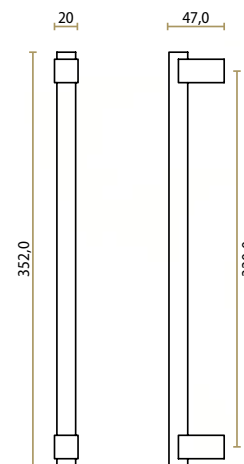

CORE

DOOR & WINDOW HARDWARE

PULL HANDLES

Core | Jolie Design
Aged Gold
J-0270-GA

Core | Jolie Design
Old Silver
J-0270-OS

Core | Jolie Design
Aged Bronze
J-0270-AB

Core | Jolie Design
Black
J-0270-BK