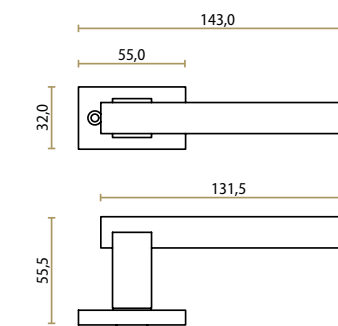

Solid brass, sand casting, handmade by artisans.

The Core collection consists of two sizes of cabinet handles, two sizes of cabinet knobs, a pull handle 320mm c.c. including back to back fixing, a lever handle, doorstop, window handle and hooks.

The Core design is simply stylish and compliments the Lune cabinet and door knobs, Brute and Contour as well as all of the Jolie bathroom accessories.

Core cabinet handles and knobs can be fitted vertically or horizontally to equal effect.

Available in Aged Gold, Aged Bronze, Old Silver, Black.

CORE COLLECTION

CORE

DOOR & WINDOW HARDWARE

LEVER HANDLES