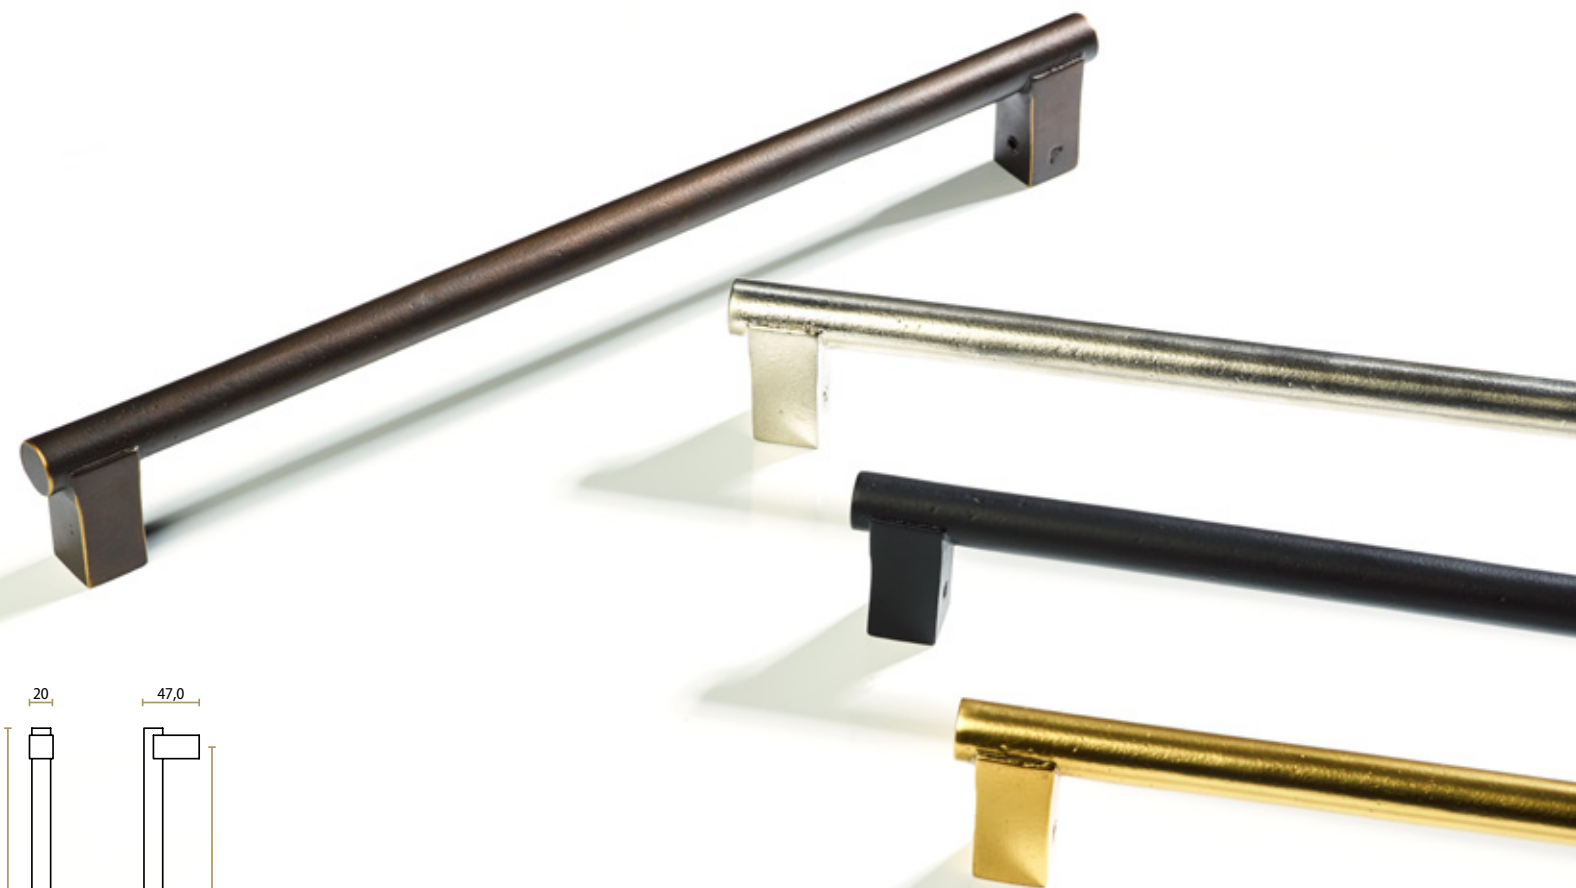

CORE

DOOR & WINDOW HARDWARE

PULL HANDLES

Core | Jolie Design
Aged Gold
J-0270-GA

Core | Jolie Design
Old Silver
J-0270-OS

Core | Jolie Design
Aged Bronze
J-0270-AB

Core | Jolie Design
Black
J-0270-BK