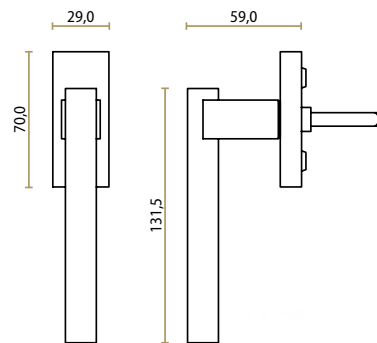

CORE

DOOR & WINDOW HARDWARE

WINDOW HANDLES

Core | Jolie Design
Aged Gold
J-0290-GA

Core | Jolie Design
Old Silver
J-0290-OS

Core | Jolie Design
Aged Bronze
J-0290-AB

Core | Jolie Design
Black
J-0290-BK