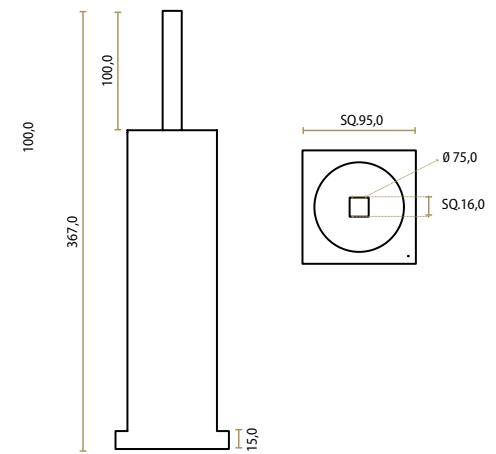

JOLIE DESIGN

BATHROOM ACCESSORIES

TOILET BRUSH + BRACKET

Jolie Design
Aged Gold
J-0350-GA

Jolie Design
Aged Bronze
J-0350-AB

Jolie Design
Aged Gold
J-0351-GA

Jolie Design
Aged Bronze
J-0351-AB

Jolie Design
Black
J-0353-00

Jolie Design
Old Silver
J-0350-OS