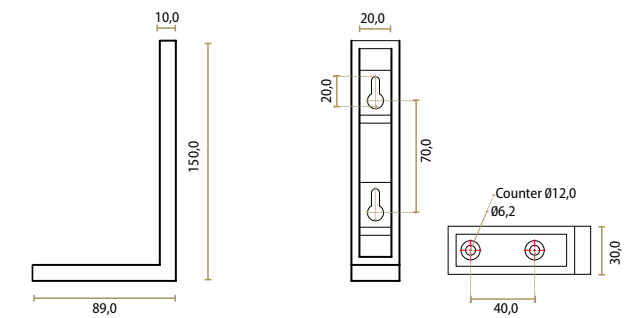

Jolie Design
Old Silver
J-0351-OS