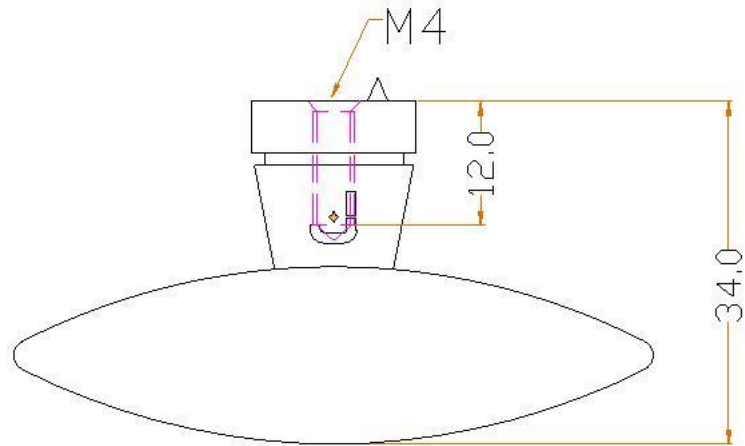

J JOLIE

T | TWO TEASE
ARCHITECTURAL HARDWARE

info@twotease.com.au www.twotease.com.au

MATERIAL	FINISH	SCALE	DESCRIPTION
BRASS	GA ,AB OS ,BK	NTS	CABINET KNOB SPHERE 62 mm
PROJN.	UNIT	DATE	ITEM CODE
	MM	13.05.15	J-0903