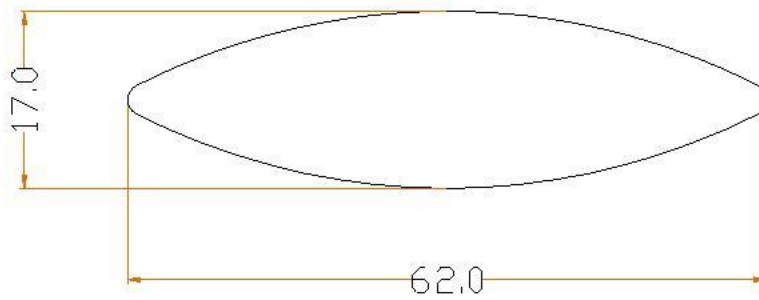

J JOLIE

T | TWO TEASE
ARCHITECTURAL HARDWARE

info@twotease.com.au www.twotease.com.au

MATERIAL	FINISH	SCALE	DESCRIPTION
BRASS	GA ,AB OS ,BK	NTS	CABINET KNOB SPHERE 62 mm
PROJN.	UNIT	DATE	ITEM CODE
	MM	13.05.15	J-0903