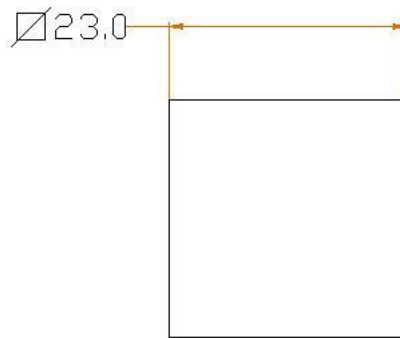

J JOLIE

T | TWO TEASE
ARCHITECTURAL HARDWARE

info@twotease.com.au www.twotease.com.au

MATERIAL	FINISH	SCALE	DESCRIPTION
BRASS	GA ,AB OS ,BK	NTS	ONE KNOB 23.0mm
PROJN.	UNIT	DATE	ITEM CODE
	MM	11.05.15	J-0603