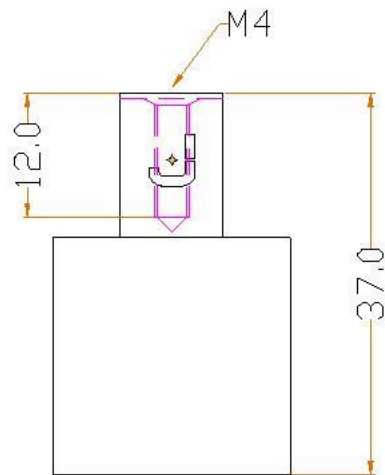

J JOLIE

T | TWO TEASE
ARCHITECTURAL HARDWARE

info@twotease.com.au www.twotease.com.au

MATERIAL	FINISH	SCALE	DESCRIPTION
BRASS	GA ,AB OS ,BK	NTS	ONE KNOB 23.0mm
PROJN.	UNIT	DATE	ITEM CODE
	MM	11.05.15	J-0603