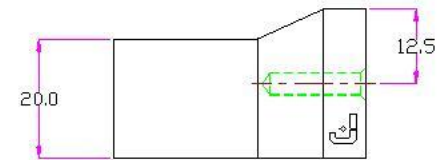

J JOLIE

TOP VIEW

FRONT VIEW

SIDE VIEW

T | TWO TEASE
ARCHITECTURAL HARDWARE

info@twotease.com.au www.twotease.com.au

MATERIAL	FINISH	SCALE	DESCRIPTION
BRASS	GA ,AB OS ,BK	NTS	LIV HANDLE CC 160MM
PROJN.	UNIT	DATE	ITEM CODE
	MM	22.02.19	J-2105