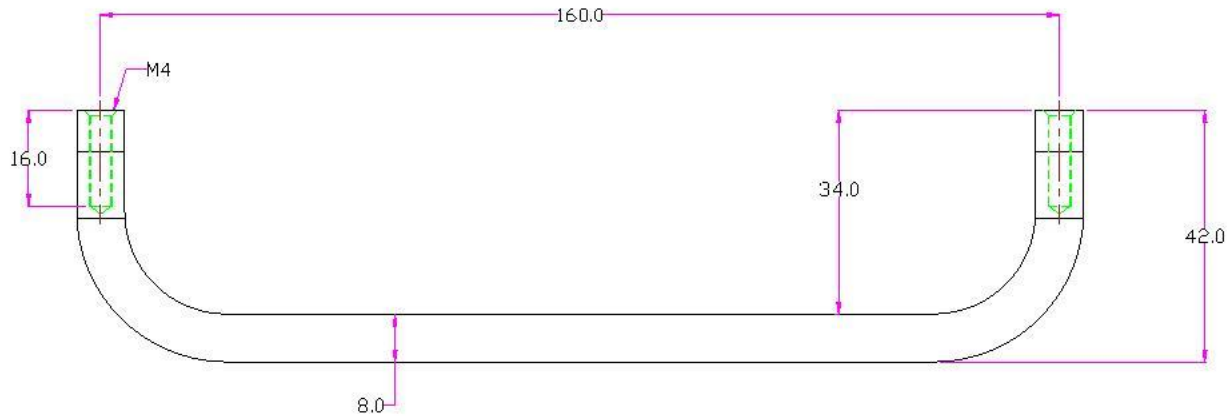

J JOLIE

TOP VIEW

FRONT VIEW

SIDE VIEW

T | TWO TEASE
ARCHITECTURAL HARDWARE

info@twotease.com.au www.twotease.com.au

MATERIAL	FINISH	SCALE	DESCRIPTION
BRASS	GA ,AB OS ,BK	NTS	LIV HANDLE CC 160MM
PROJN.	UNIT	DATE	ITEM CODE
	MM	22.02.19	J-2105