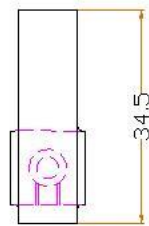

J JOLIE

T | TWO TEASE
ARCHITECTURAL HARDWARE

info@twotease.com.au www.twotease.com.au

MATERIAL	FINISH	SCALE	DESCRIPTION
BRASS	GA ,AB OS ,BK	NTS	CORE HOOK
PROJN.	UNIT	DATE	ITEM CODE
	MM	18.11.16	J-0230