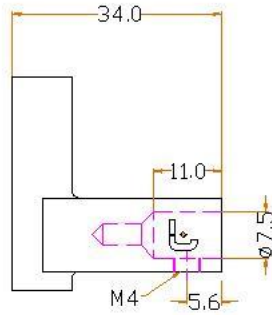

J JOLIE

T | TWO TEASE
ARCHITECTURAL HARDWARE

info@twotease.com.au www.twotease.com.au

MATERIAL	FINISH	SCALE	DESCRIPTION
BRASS	GA ,AB OS ,BK	NTS	CORE HOOK
PROJN.	UNIT	DATE	ITEM CODE
	MM	18.11.16	J-0230