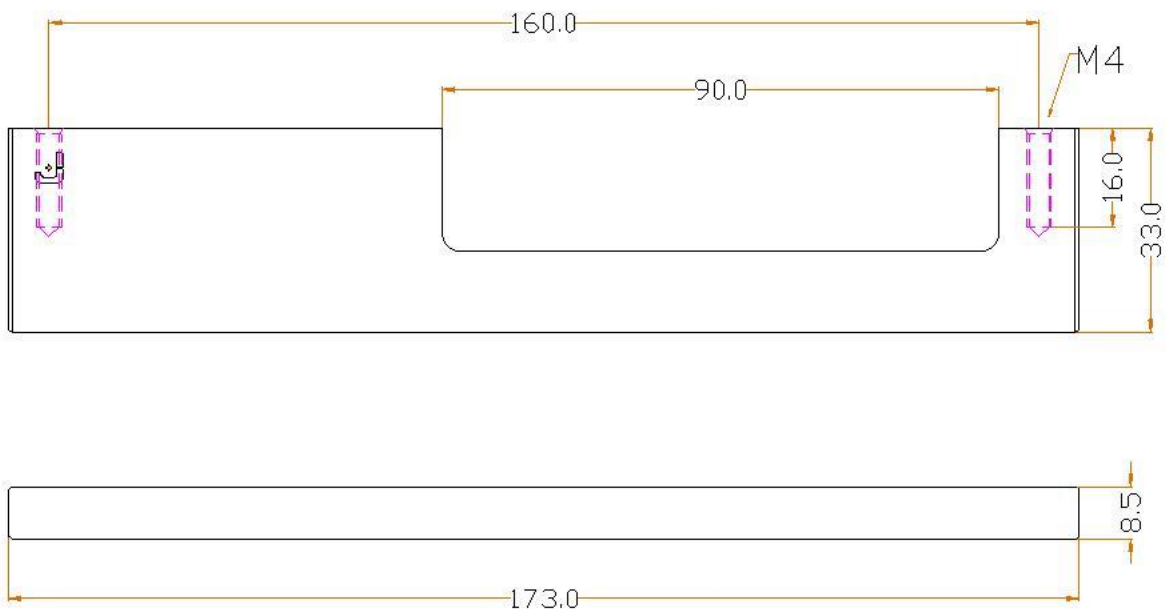

J JOLIE

TWO TEASE
ARCHITECTURAL HARDWARE

info@twotease.com.au www.twotease.com.au

MATERIAL	FINISH	SCALE	DESCRIPTION
BRASS	GA ,AB OS ,BK	NTS	CABINET KNOB A-SYMM 160 mm
PROJN.	UNIT	DATE	ITEM CODE
	MM	12.05.15	J-0805